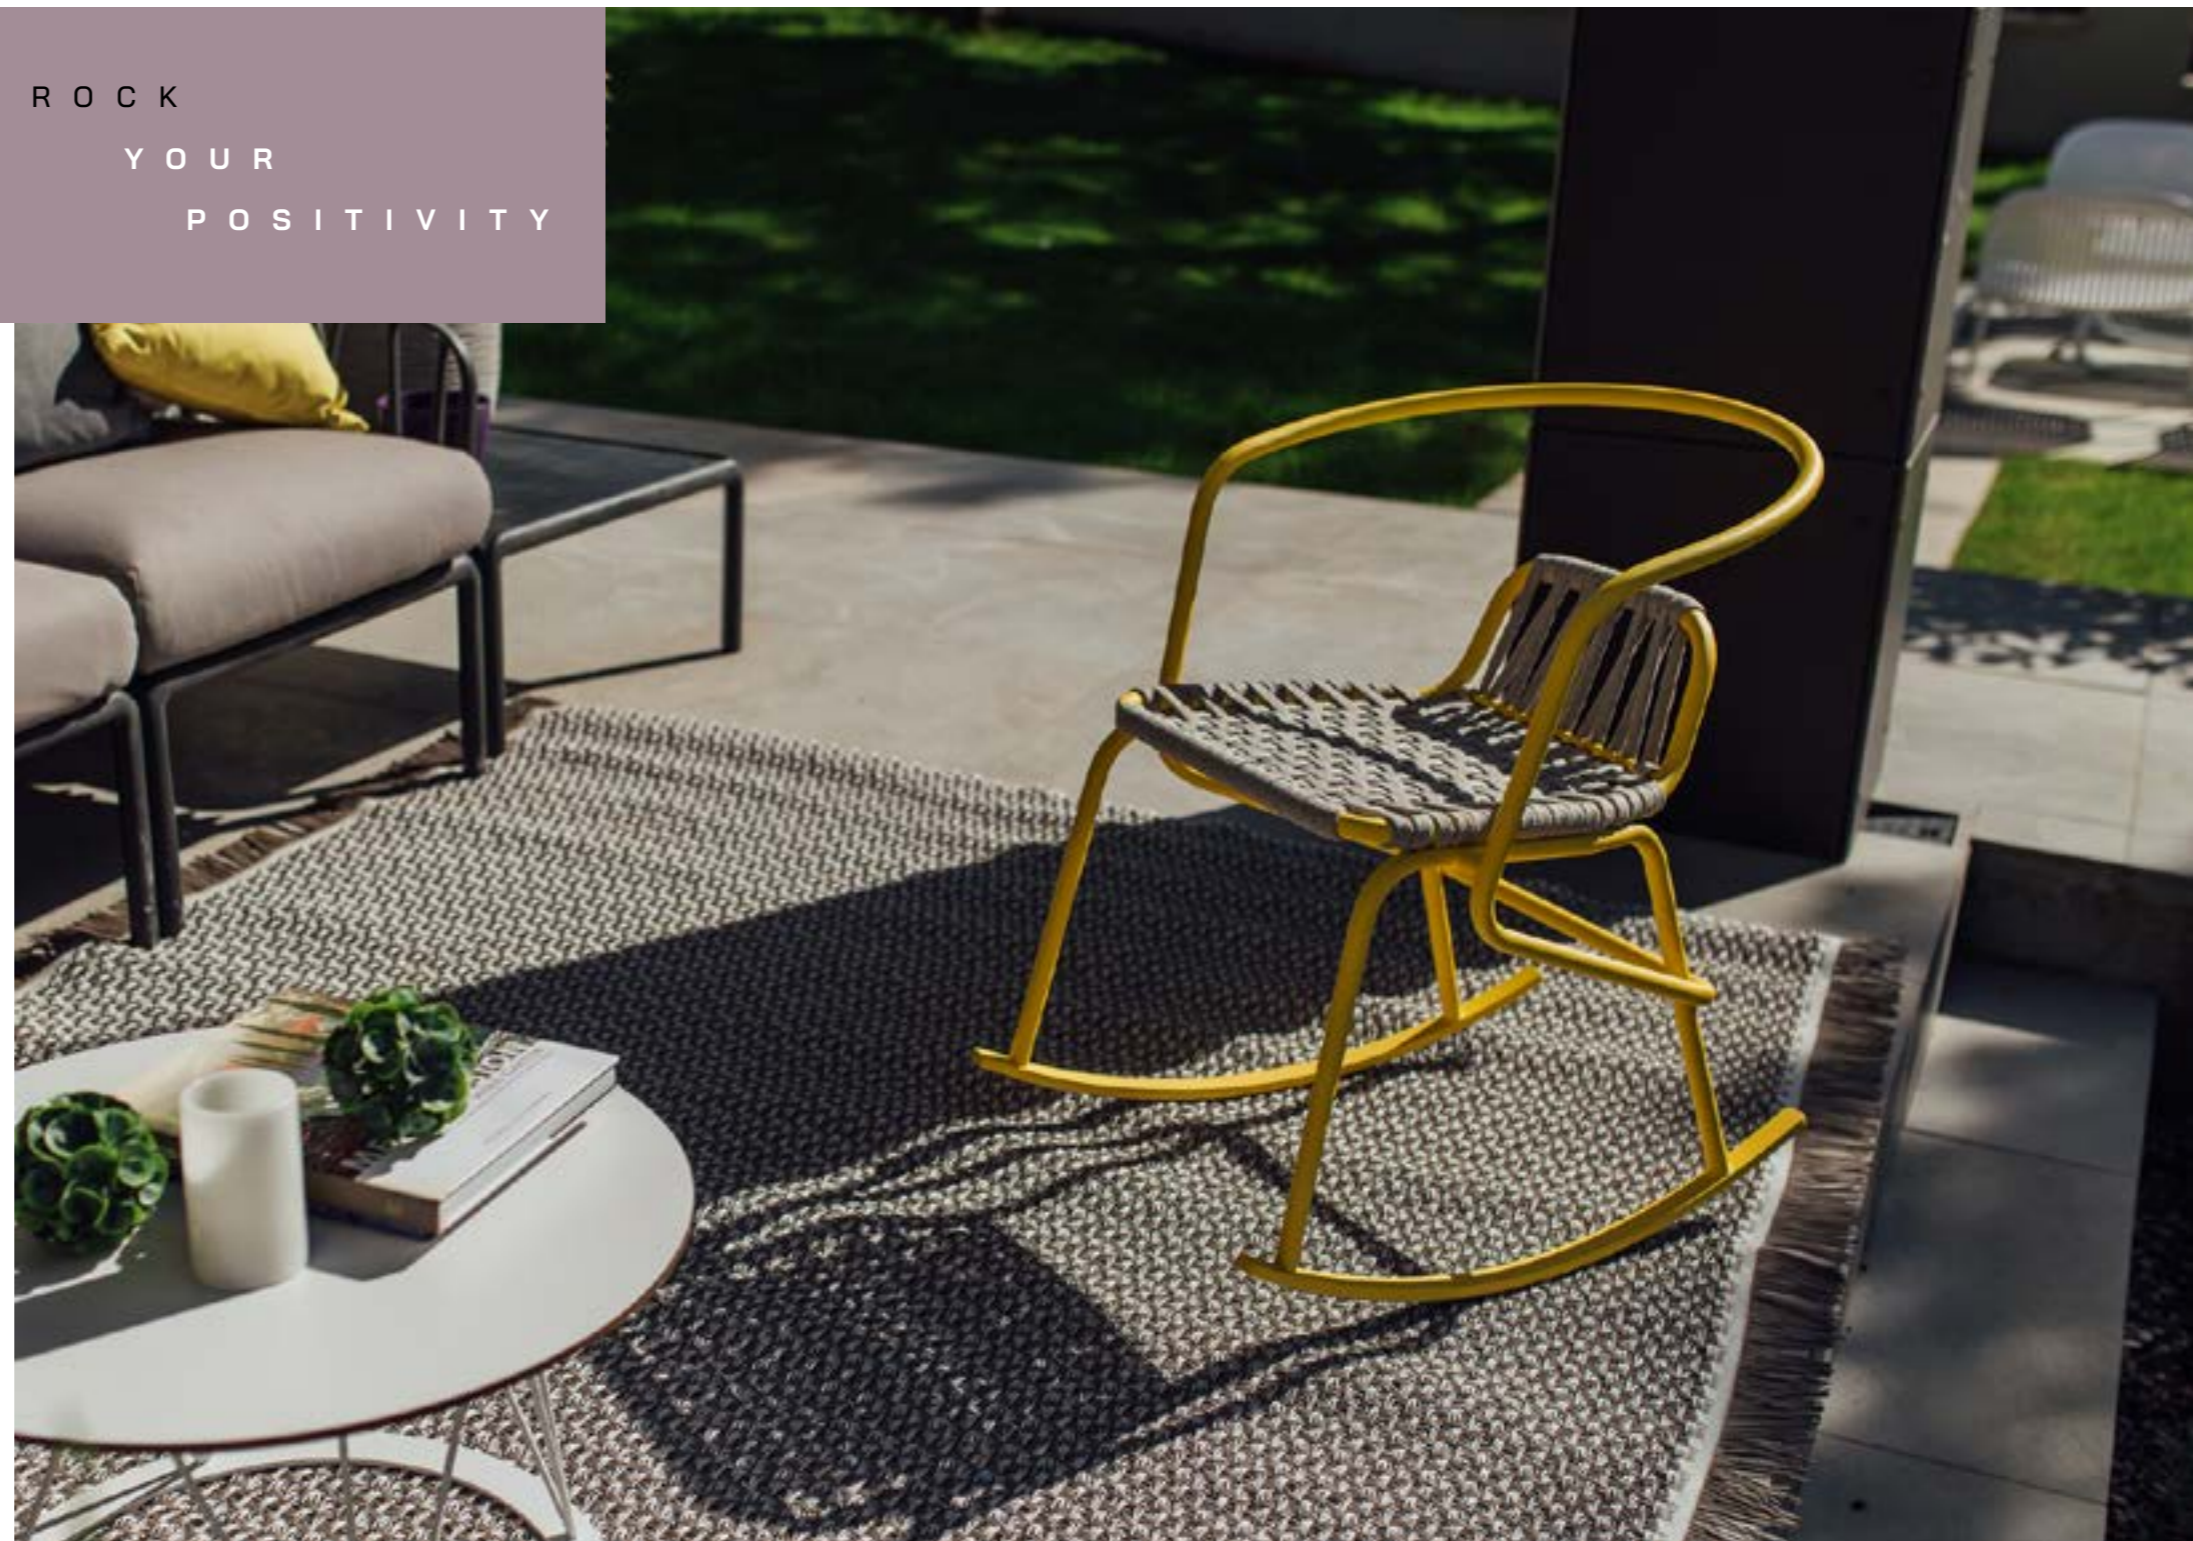

ROCK
YOUR
POSITIVITY

ROCKIN' CHAIR

A special place in the Ataman collection is reserved for the Rockin' chair distinguished both by its swing moment and design.

Its unique seat with a woven rope filling gives it a light and smooth look followed by a precise craft and lovely details.

W600 D690 H760

W640 D720 H770

10 KG

YES