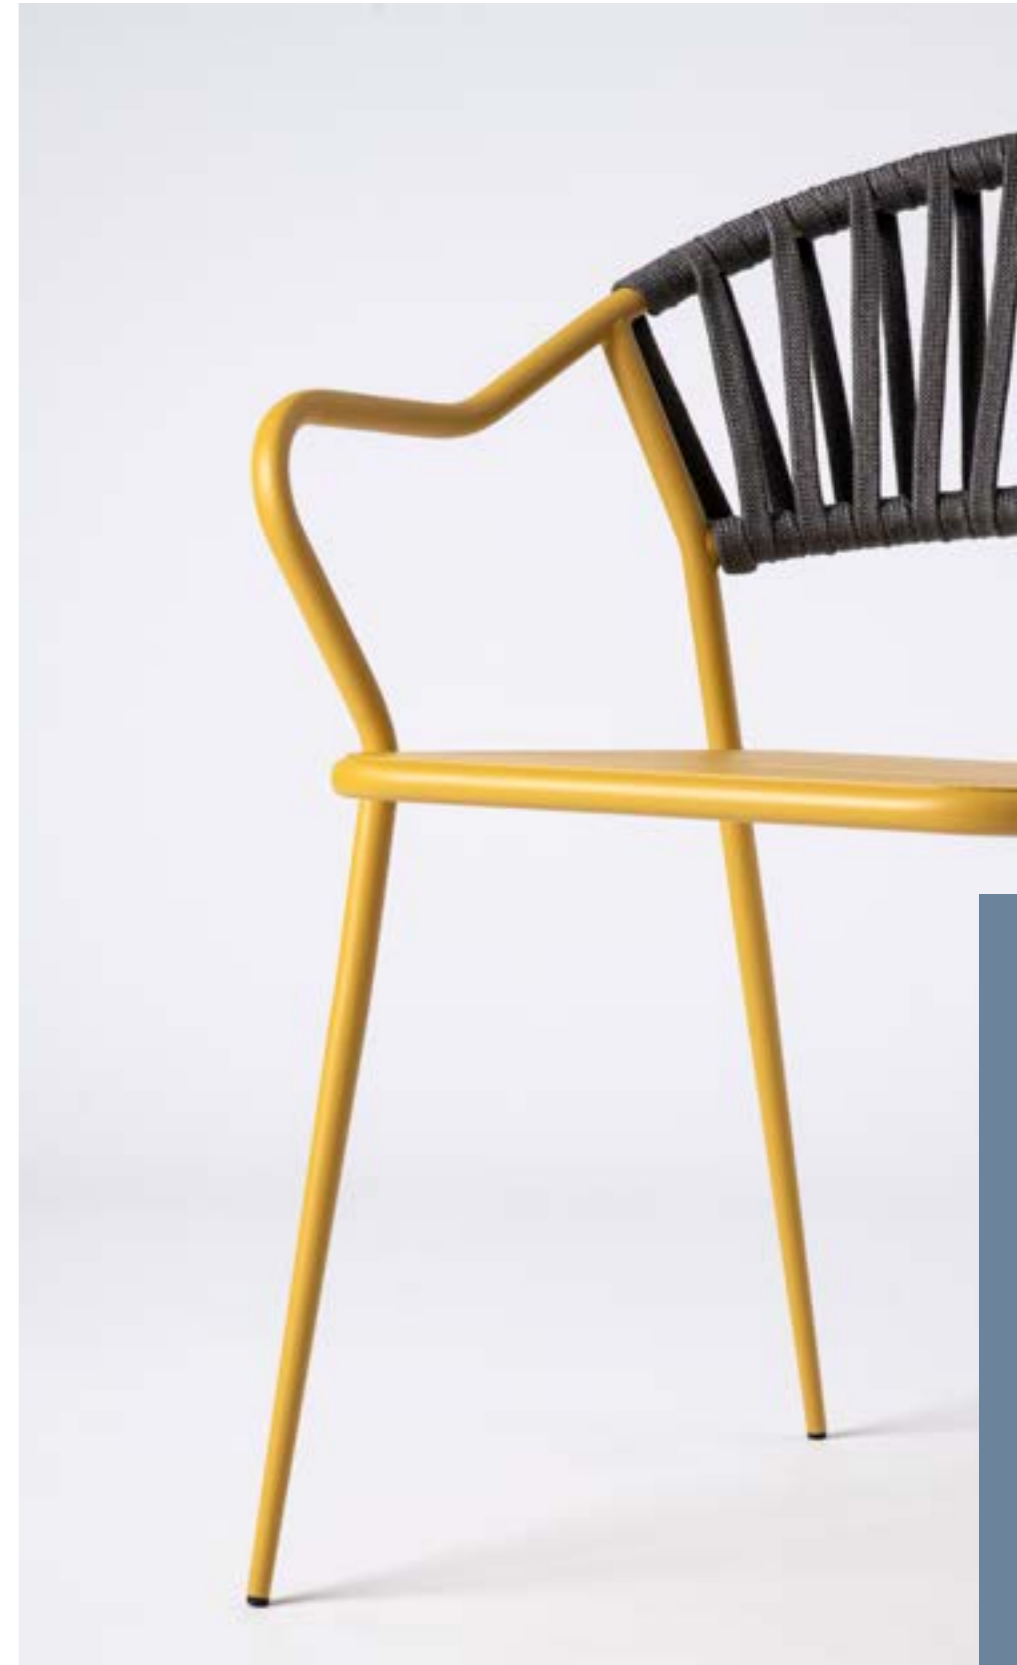

Elegant lines and perfect coating finish gives to this piece life and dynamics. This chair can change skins, characters and mood. Just try it.