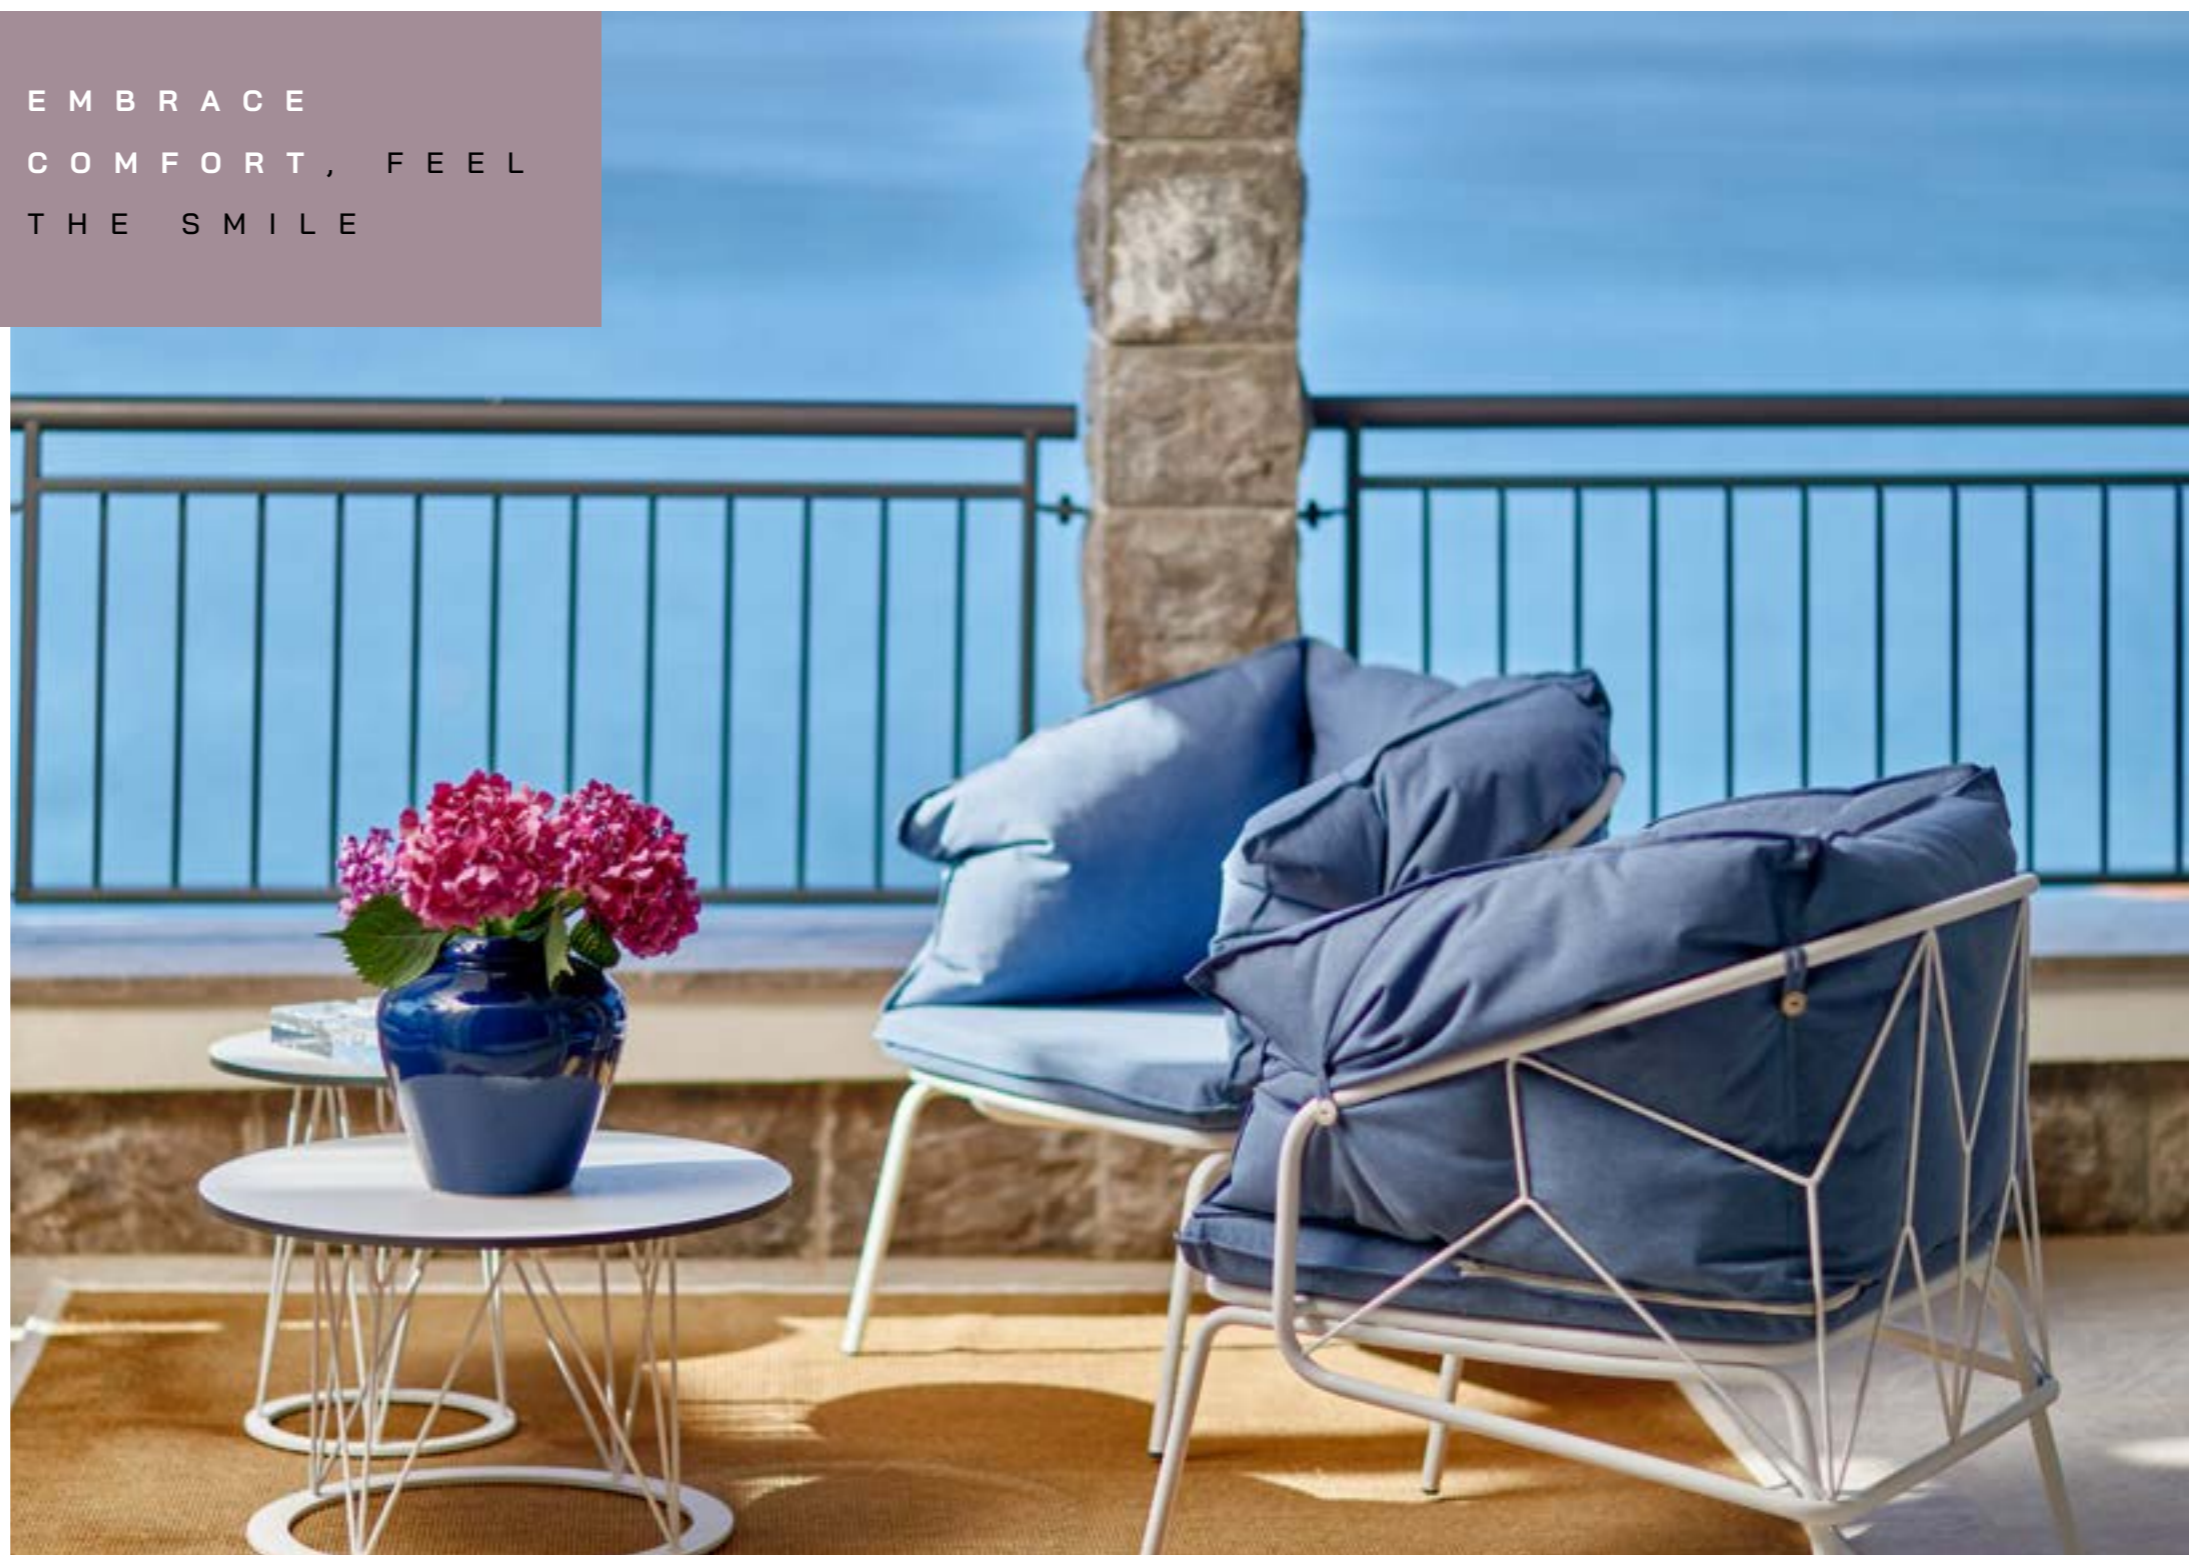

EMBRACE
COMFORT, FEEL
THE SMILE

MESH ARMCHAIR

Ataman Mesh armchair beside its recognizable look stands out with comfort as well. Its cozy seat provides instant relaxation with a feeling of a gentle hug, leaving the user with a smile.

W750 D760 H720

D800 H760

12,6 KG

YES