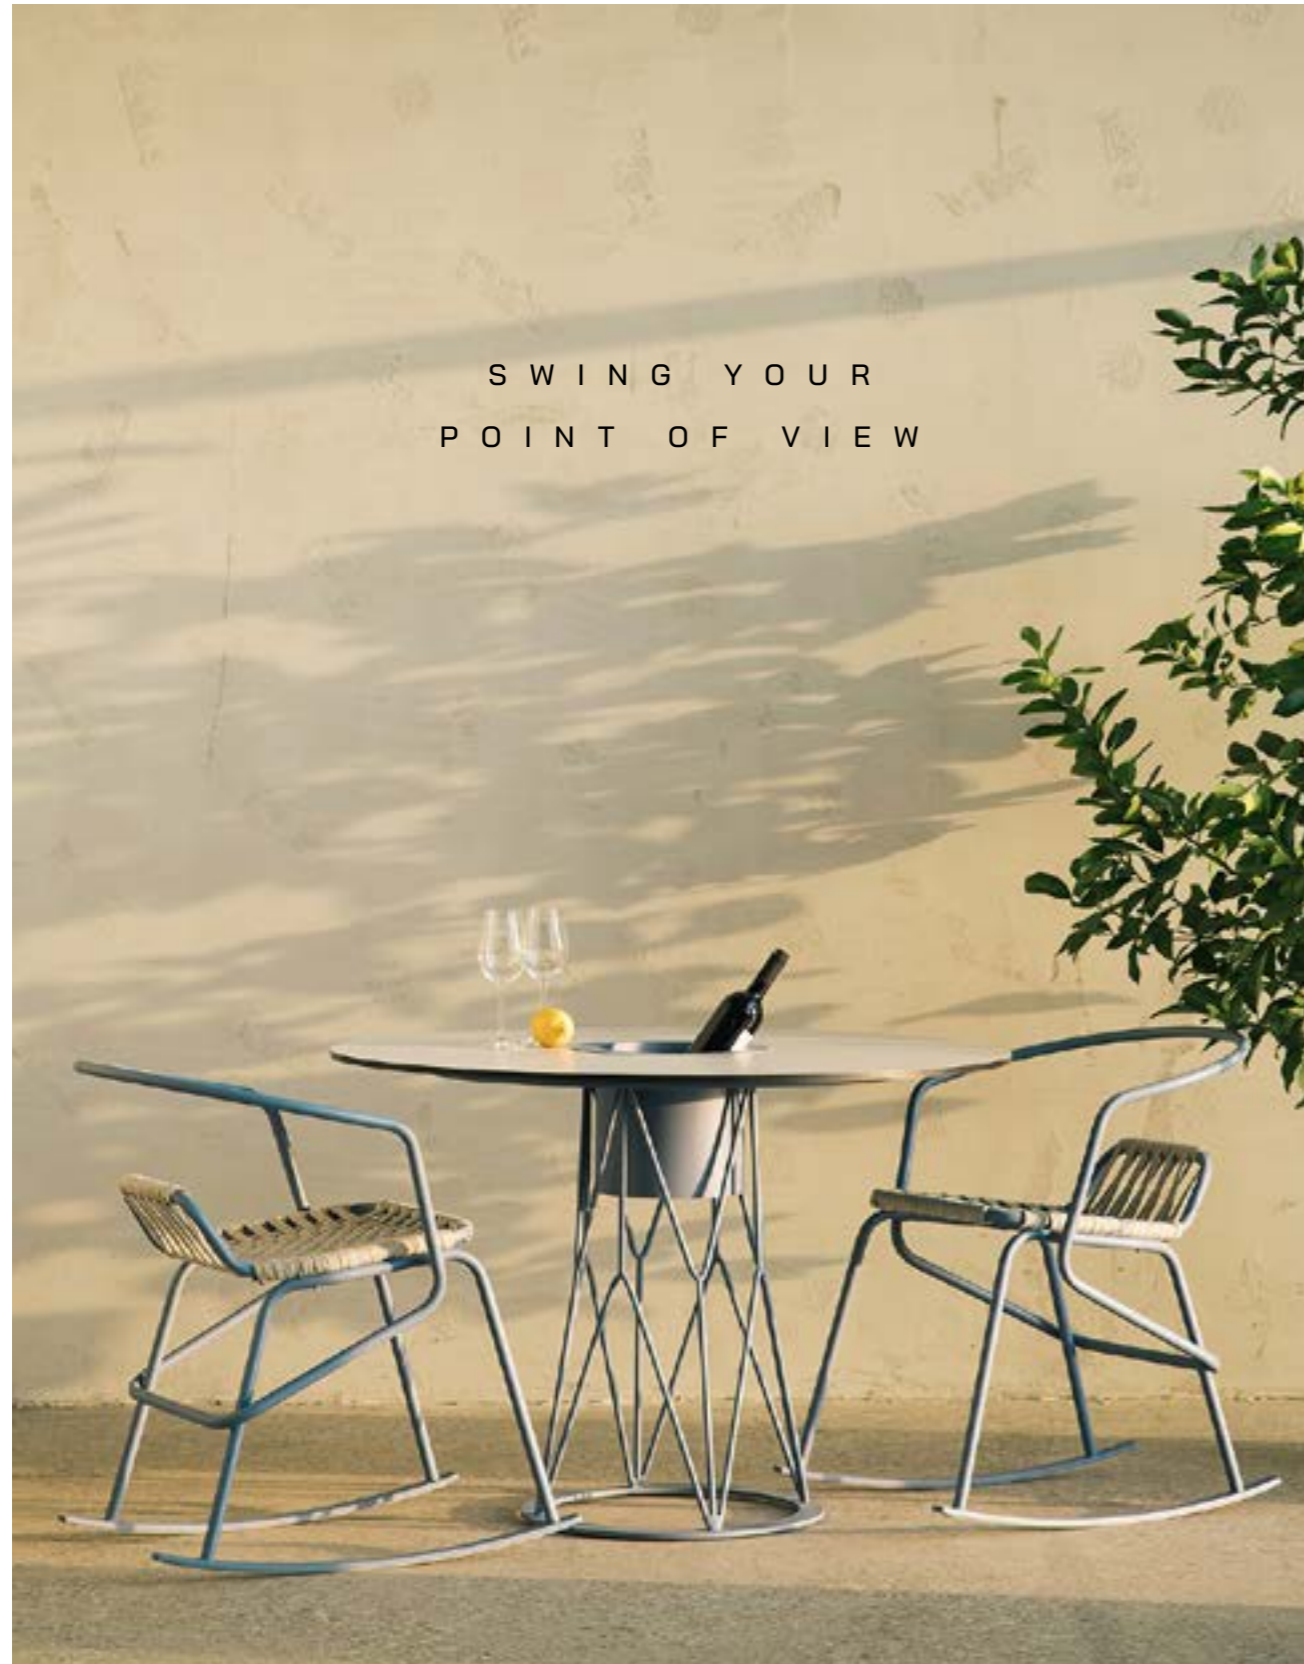

Its unique seat with a woven rope filling gives it a light and smooth look followed by a precise craft and lovely details.

 W600 D690 H760

 W640 D720 H770

 10 KG

 YES

SWING YOUR
POINT OF VIEW

With its timeless design, the Rock-in' chair stands out in any environment.